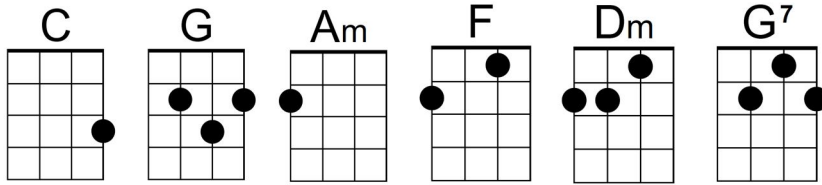

Always On My Mind – Willie Nelson version, 1985

C G Am C F
 Maybe I didn't love you, quite as often as I could have
 G / C G Am C Dm
 And maybe I didn't treat you, quite as good as I should have
 F C
 If I made you feel second best
 F C Dm // F / Dm /
 Girl I'm sorry, I was blind
 G Am G7 C
 But you were always on my mind
 F G C
 You were always on my mind

C G Am C F
 Maybe I didn't hold you, all those lonely lonely times
 G / C G Am C Dm
 And I guess I never told you, I'm so happy that you're mine
 F C
 Little things I should have said and done
 F C Dm // F / Dm /
 I just never took the time
 G Am G7 C
 But you were always on my mind
 F G C // F / G7 /
 You were always on my mind