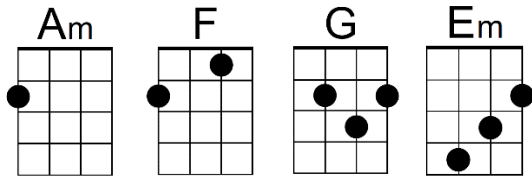

SUNGLASSES AT NIGHT - Corey Heart, 1984

INTRO: Am (2000)/Am+C (2003)/Am+B (2002)/X2

Am F
I wear my sunglasses at night, so I can, so I can
G Am
Watch you weave then breathe your storey lines
Am F
And I wear my sunglasses at night, so I can, so I can
G Am
Keep track of the visions in my eyes

Chorus:

F G Am G
While she's de-ceiving me, it cuts my se-curity
F G Am G
Has she got control of me, I turn to her and say....
Am G C Em F
Don't switch the blade on the guy in shades, oh no
Am G C Em F
Don't masquerade with the guy in shades, oh no (I can't believe it)
Am G C Em F
You got it made with the guy in shades, oh no.....

Am F
And I wear my sunglasses at night, so I can, so I can
G Am
Forget my name while you collect your claim
Am F
And I wear my sunglasses at night, so I can, so I can
G Am
See the light that's right before my eyes

Chorus:

F G Am G
While she's de-ceiving me, it cuts my se-curity
F G Am G
Has she got control of me, I turn to her and say....

Sunglasses at Night, P. 2

Am G C Em F
Don't switch the blade on the guy in shades, oh no
Am G C Em F
Don't masquerade with the guy in shades, oh no (I can't believe it)
Am G C Em F
Don't be afraid of the guy in shades, oh no (it can't escape you)
Am G C Em F
Cause you got it made with the guy in shades, oh no