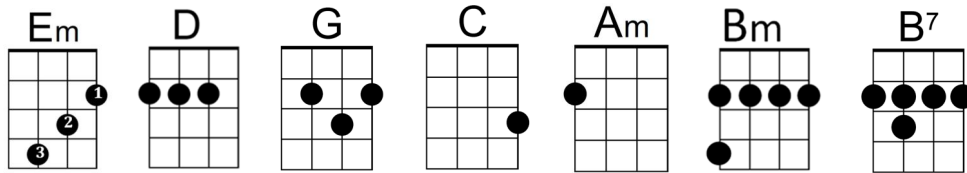

# TRUE COLORS – CINDY LAUPER, 1986

INTRO: 4 notes each (picking one string in order per chord formation)

| Em D G C | Em D G C |

Em D G

You with the sad, eyes, don't be discouraged

C Em D

Oh I realize, it's hard to take courage

G Am Bm C

In a world full of people, you can lose sight of it all

Em D C G

And the darkness inside you can make you feel so small

C G D

But I see your true colors shining through

C G C D

I see your true colors, and that's why I love you

C G C D

I'll see your true colors, and that's why I love you

C G B7 Em C G  
So don't be a-fraid, to let them show your true colors

C G D  
True colors are beautiful, so

C ↓ ↓ ↓ G ↓ B7 Em C G  
Don't be a-fraid! to let them show your true colors

Em D C G  
You call me up, because you know I'll be there

C G D  
And I see your true colors shining through

C G C D  
I see your true colors, and that's why I love you

C G B7 Em C G  
So don't be a-fraid! Just, let them show your true colors